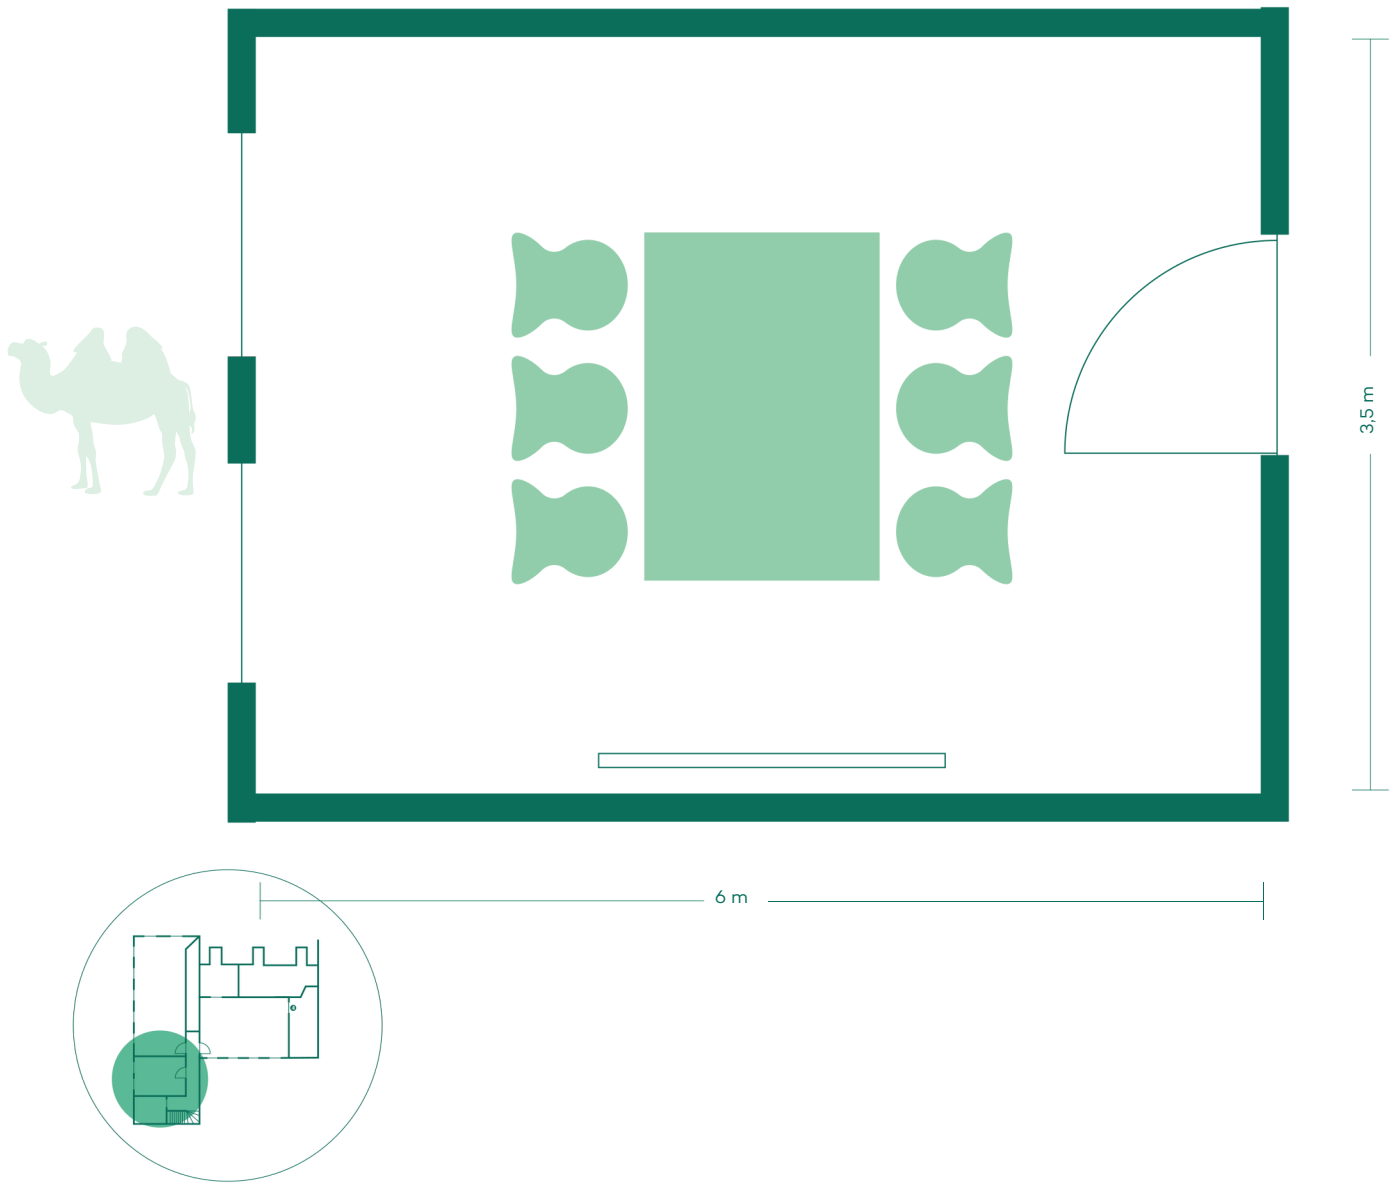

U-shape
0

Banquet
0

Cabaret
0

Reception
0

KJÆRBØLLINGS HUS - 1.SAL
/ NÆSEHORNET

Faciliteter / Facilities

7,5 m²
Skærm / Screen
HDMI og Clickshare-Connection
Poly Studio Webkamera med mikrofon og lyd
/ Poly Studio Webcamera with microphone and sound
Whiteboard
Flipover
WiFi

Auditorium
0

Boardroom
6

Long tables
0

Group tables
0

U-shape
0

Banquet
0

Cabaret
0

Reception
0