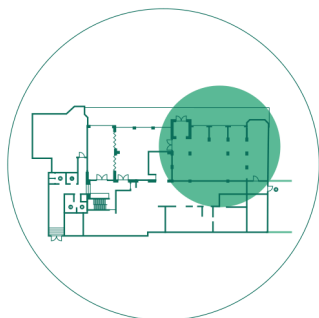

KJÆRBØLLINGS HUS / STUEN

KJÆRBØLLINGS HUS
/ 1.SAL

KJÆRBØLLINGS HUS - STUEN
/ RESTAURANT

Faciliteter / Facilities

195 m²
Terrasse
WiFi

Auditorium
0

Boardroom
0

Long tables
120